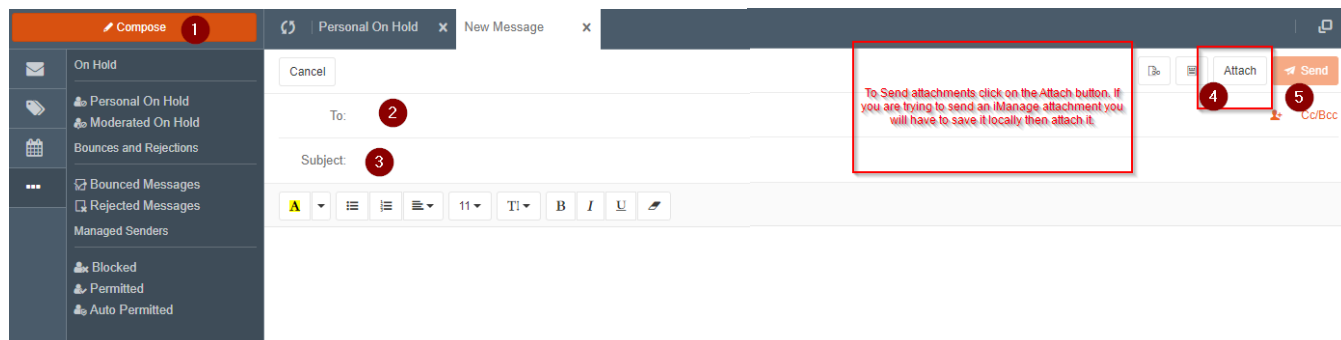

Using Mimecast to Send Emails

7. Once you are ready to send, click the orange “Send” button on the top right of the screen.